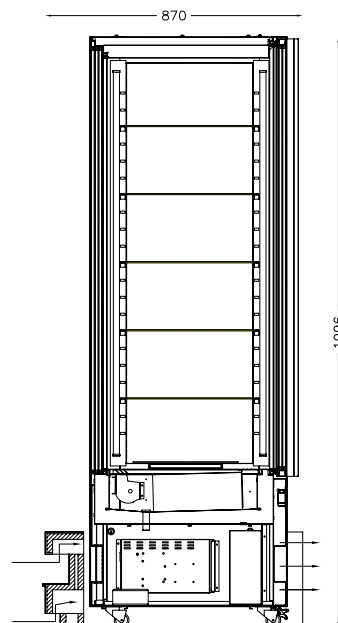

BANCO BAR
MODELLO: GLAMOUR - EASY - FASHION
BAR COUNTER

BANCO MULTIUSO H:96
MODELLO: EASY - FASHION
MULTI-PURPOSE COUNTER H:96

BANCO MULTIUSO H:96
MODELLO: GLAMOUR
MULTI-PURPOSE COUNTER H:96

BANCO MULTIUSO H:96 OPTIONAL SCORRIVASSOIO
MODELLO: EASY - FASHION
MULTI-PURPOSE COUNTER H:96 OPTIONAL TRAY RAIL

CRISTAL TOWER LH

CRISTAL TOWER

RETRO BANCO CON ALZATA 2M
MODELLO: GLAMOUR - EASY - FASHION
BAR STATION STRUCTURE 2M

RETRO BANCO CON ALZATA 3M
MODELLO: GLAMOUR - EASY - FASHION
BAR STATION STRUCTURE 3M

BANCO MULTIUSO H: 117
 MODELLO: GLAMOUR - EASY - FASHION
 MULTI-PURPOSE COUNTER H:117